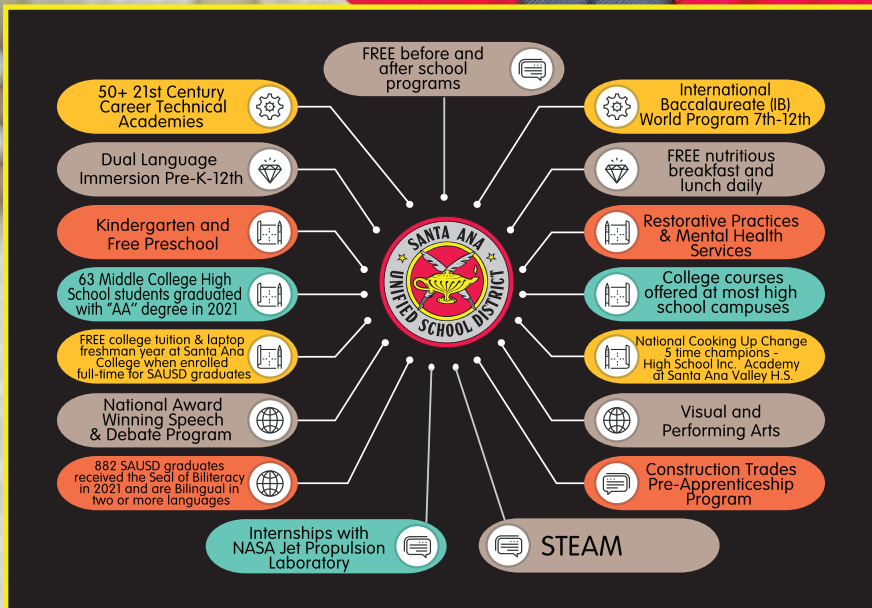

DISTRICT HIGHLIGHTS

SANTA ANA
UNIFIED SCHOOL DISTRICT

26
(K-5)
4(K-8) 2(K-6)

ELEMENTARY SCHOOLS

4 EDUCATIONAL OPTIONS
SECONDARY SCHOOLS

1 DEPENDENT CHARTER

8

INTERMEDIATE SCHOOLS

1 CHILD DEVELOPMENT
CENTER

3 EARLY CHILDHOOD
EDUCATION PROGRAMS

7

HIGH SCHOOLS

1 DEAF AND HARD OF HEARING
REGIONAL PROGRAM K-6